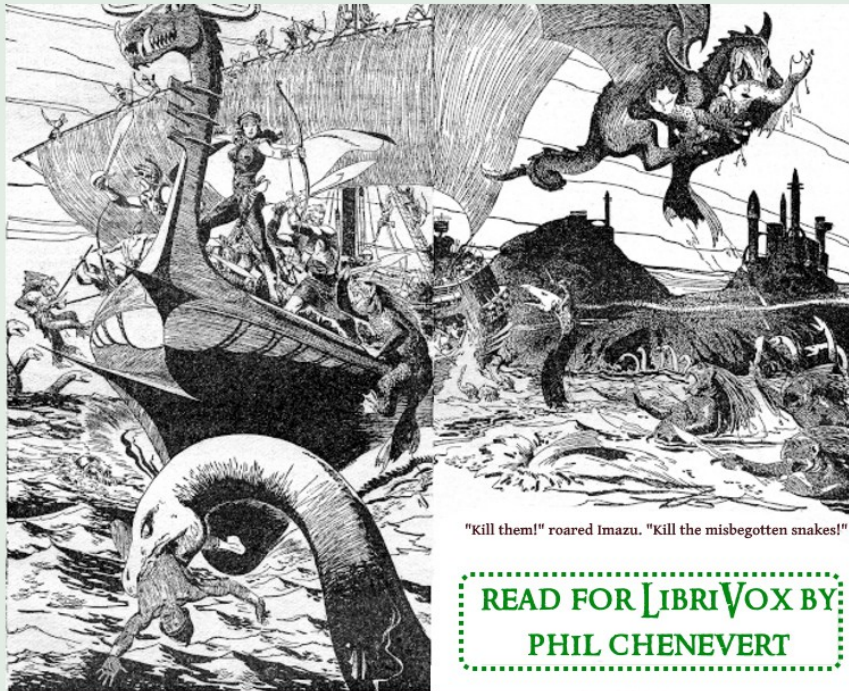

A.A. Craig (Poul Anderson)
WITCH OF THE DEMON SEAS

The soon-dead manned the black ship of Corun

READ FOR LIBRIVOX BY:
PHIL CHENEVERT

"Guide a black galleon to the lost, fear-haunted Citadel of the Xanthi wizards—into the very jaws of Doom? Corun, condemned pirate of Conahur, laughed. Aye, he'd do it, and gladly. It would mean a reprieve from the headsman's axe—a few more precious moments of life and love ... though his lover be a witch!" Publisher blurb - Summary by Publisher